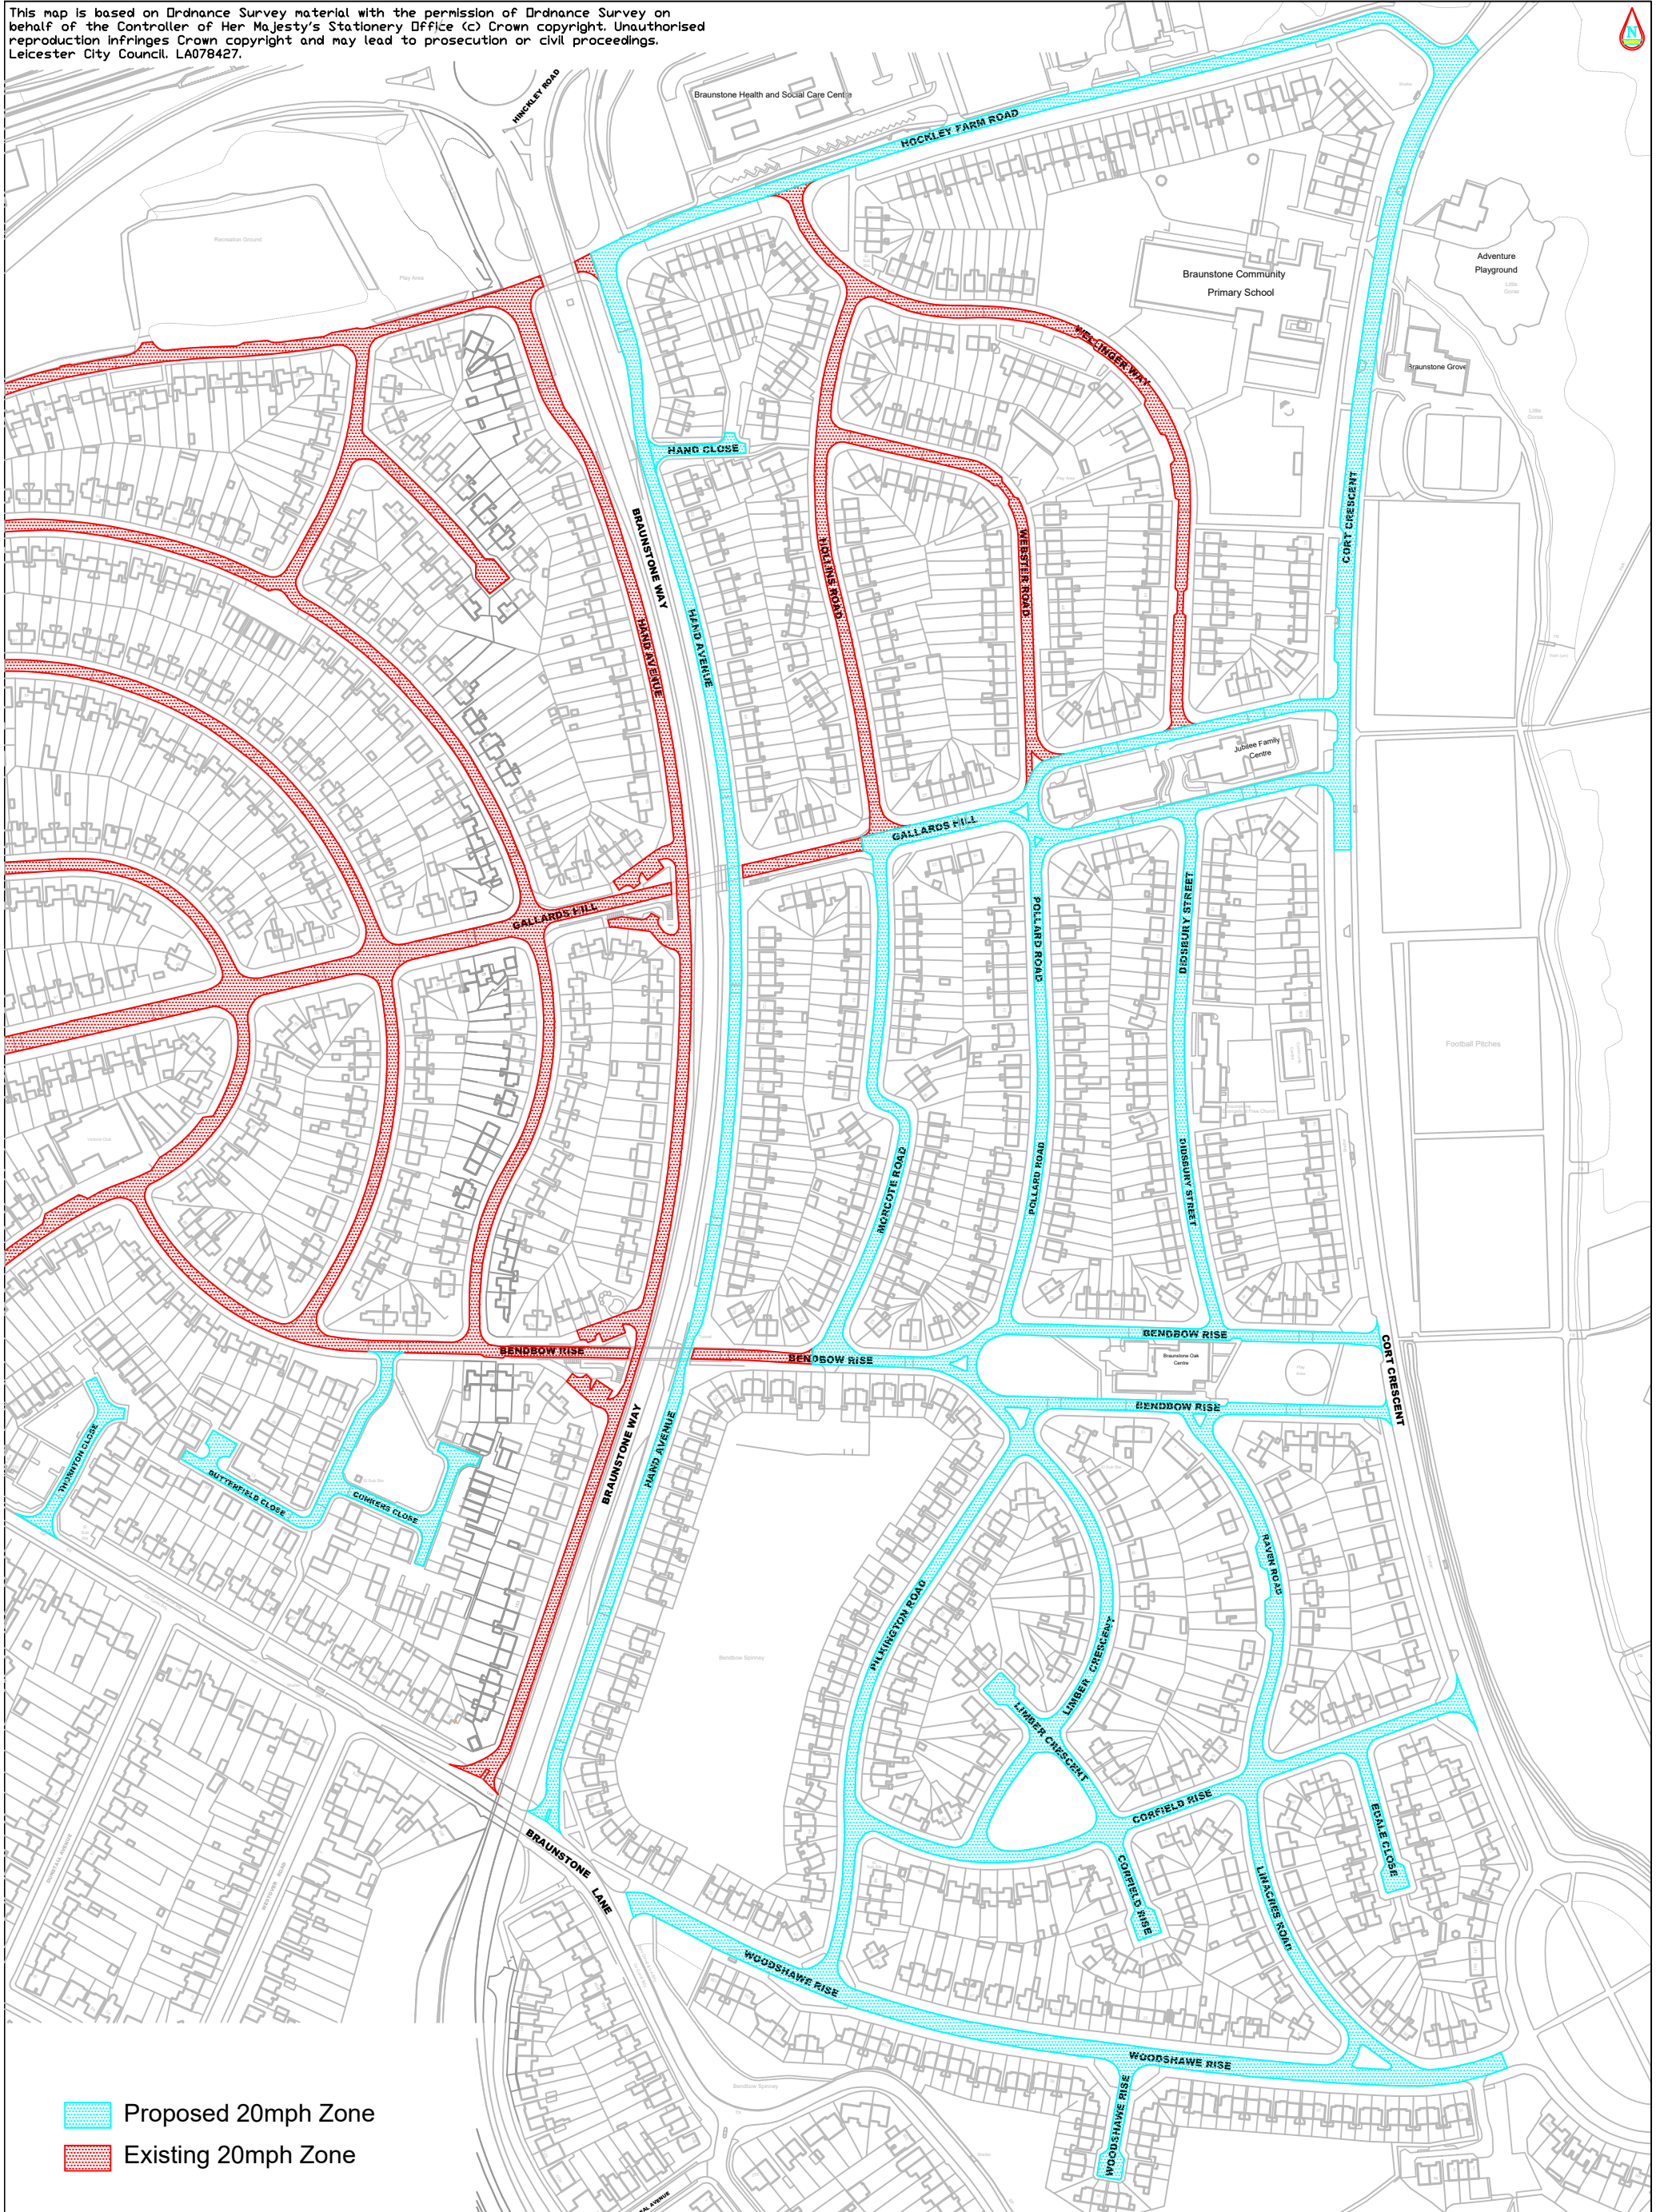

This map is based on Ordnance Survey material with the permission of Ordnance Survey on behalf of the Controller of Her Majesty's Stationery Office (c) Crown copyright. Unauthorised reproduction infringes Crown copyright and may lead to prosecution or civil proceedings. Leicester City Council. LA078427.

- Proposed 20mph Zone
- Existing 20mph Zone

Planning, Development and Transportation

BRAUNSTONE PARK & ROWLEY FIELDS WARD
 Braunstone Community Primary School
 Proposed 20mph Zone

DRAWING No.		REV	SCALE
N117109C/L(0)/20mph			1:3000
DRAWN BY	SRW	DATE	14th July 2021
CHECKED	LA	SIZE	A3
ACAD FILE	Braunstone	UPRN	